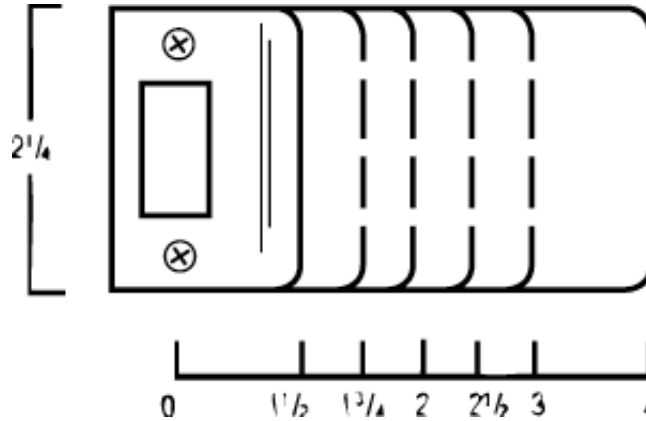

2-1/4" Exended Lip Strike EL 175

Product Specifications

Number	EL 175
Dimensions	2-1/4" x 1-3/4"
Features	18 ga., (.050), Display Pack
Finishes	605, 619, 620, 630, DU

P.O. Box 929 - Sterling, MA 01564-0929 - TEL: 978-422-3377 FAX: 978-422-3467
EMAIL: info@don-jo.com (<mailto:info@don-jo.com>) - <http://www.don-jo.com> (<http://www.don-jo.com>)