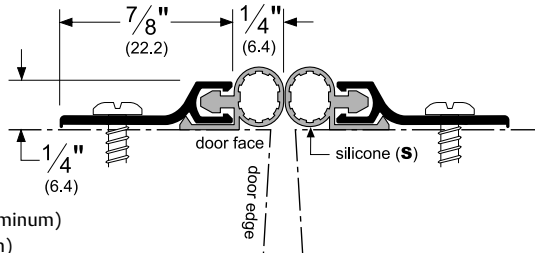

Architectural Door Accessories

ASSA ABLOY

Pemko Astragals & Meeting Stiles: Astragals & Meeting Stile Gasketing-Split Astragals

The global leader in
door opening solutions

303_S (MS)

**ORDER TWO
(AS A PAIR)**

AVAILABLE FINISHES: **A, BDG, D, G, PW, SN**

PROFILE WIDTH: **7/8" (22.2 mm) (x2)**

TOTAL WIDTH WITH INSERT: **1-1/8" (28.6 mm) (x2)**

HEIGHT: **1/4" (6.4 mm)**

A (Mill Finish Aluminum)

BDG (Bright Dip Gold Anodized Aluminum)