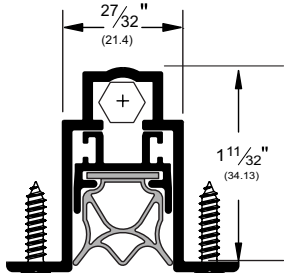

Architectural Door Accessories

ASSA ABLOY

Pemko Door Bottoms: Automatic Door Bottoms

The global leader in
door opening solutions

434_PKL

AVAILABLE FINISHES: A
WIDTH: $27/32$ " (21.4 mm)
HEIGHT: $1-5/16$ " (33.3 mm)