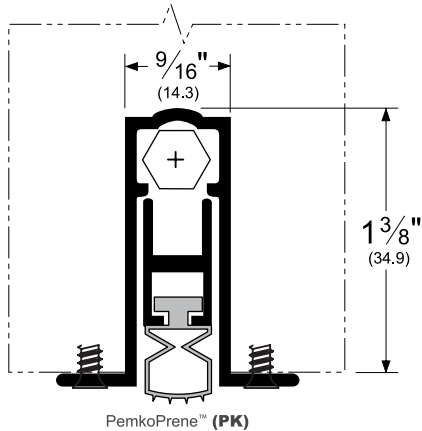

Architectural Door Accessories

ASSA ABLOY

Pemko Door Bottoms: Automatic Door Bottoms

The global leader in
door opening solutions

411APKL

AVAILABLE FINISHES: A
WIDTH: 9/16" (14.3 mm)
HEIGHT: 1-3/8" (34.9 mm)