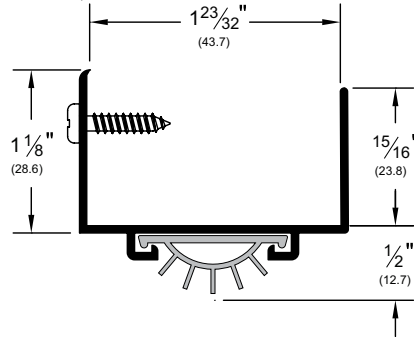

Architectural Door Accessories

ASSA ABLOY

Pemko Door Bottoms: Door Shoes

The global leader in
door opening solutions

217_PK

AVAILABLE FINISHES: **A, BDG, D, G, PW, SN**

WIDTH: **1-3/4" (44.5 mm)**

PROFILE HEIGHT 1: **1-1/8" (28.6 mm)** PROFILE HEIGHT 2: **1" (25.4 mm)**

TOTAL HEIGHT WITH INSERT: Approx. **1-5/8" (41.3 mm)**

A (Mill Finish Aluminum)
BDG (Bright Dip Gold Anodized Aluminum)
D (Dark Bronze Anodized Aluminum)
G (Gold Anodized Aluminum)
PW (Painted White Aluminum)
SN (Satin Nickel Anodized Aluminum)