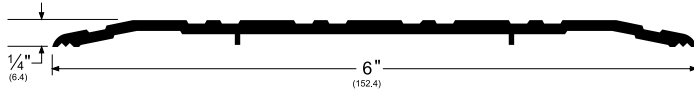

## Pemko Commercial Thresholds: Saddle Thresholds

The global leader in  
door opening solutions

272\_

AVAILABLE FINISHES: A, B, D, G, SN

WIDTH: 6" (152.4 mm)

HEIGHT: 1/4" (6.4 mm)

A (Mill Finish Aluminum)

B (Mill Finish Extruded Bronze [Brass])